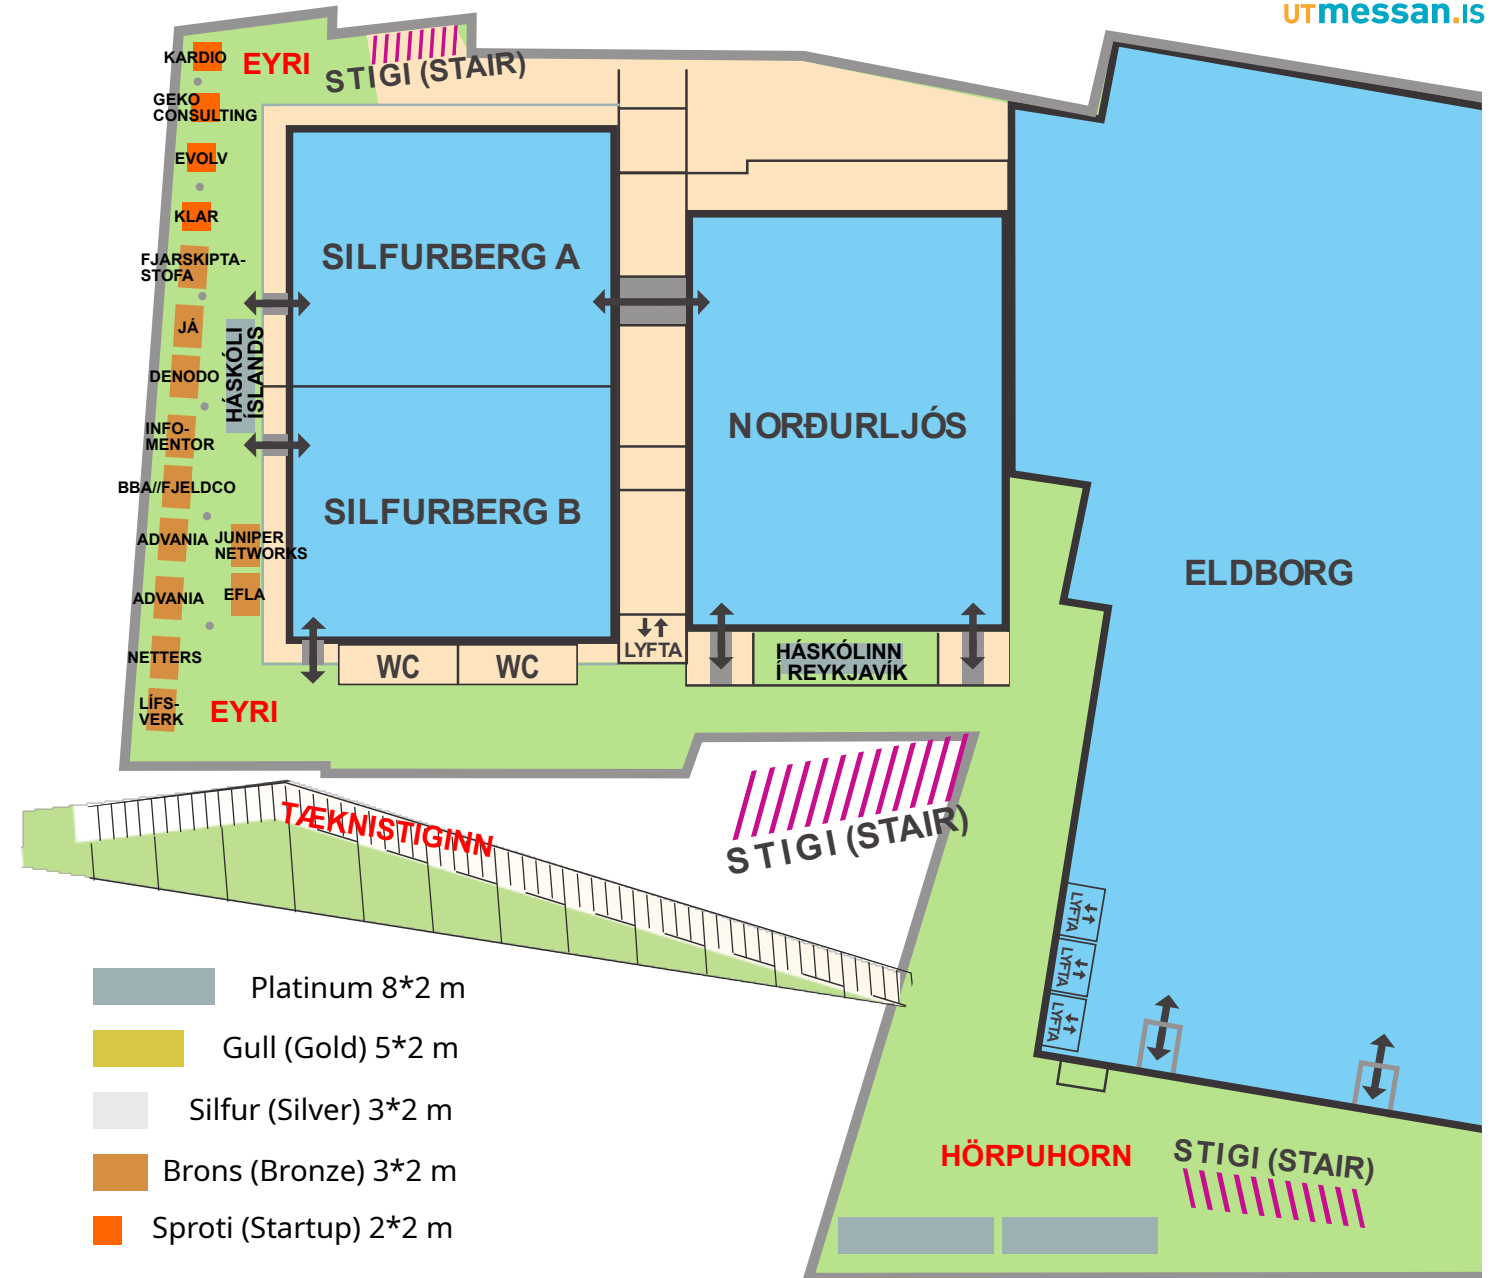

1. hæð (1st floor)

2. hæð (2nd floor)

- Platinum 8*2 m
- Gull (Gold) 5*2 m
- Silfur (Silver) 3*2 m
- Brons (Bronze) 3*2 m
- Sproti (Startup) 2*2 m